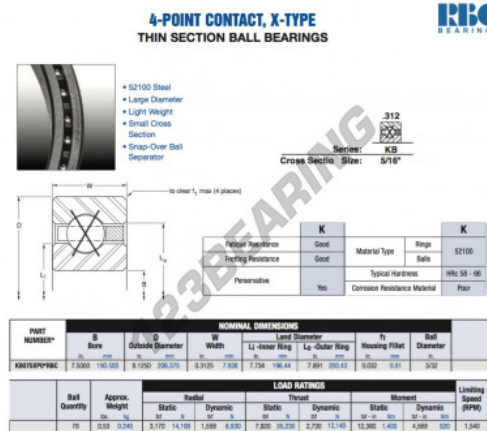

Deep groove ball bearing single row KB075-XP0-RBC - KB075-XP0-RBC

<https://www.123bearing.ie/bearing-housing/deep-groove-bearing/single-row/kb075-xp0-rbc>

PRODUCT FEATURES

Brand	RBC
N° Ean13	3663952537108
Inside diameter	190.5 mm
Outside diameter	206.375 mm
Thickness	7.938 mm
Weight	240 g
Packaging	1