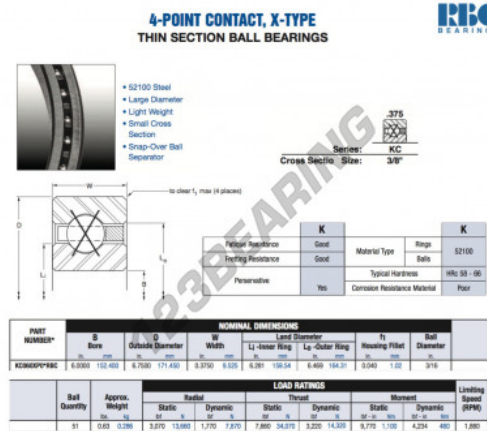

## Deep groove ball bearing single row KC060-XP0-RBC - KC060-XP0-RBC

<https://www.123bearing.ie/bearing-housing/deep-groove-bearing/single-row/kc060-xp0-rbc>

### PRODUCT FEATURES

Brand	RBC
N° Ean13	3663952536941
Inside diameter	152.4 mm
Inside diameter	6" inch
Outside diameter	171.45 mm
Outside diameter	6 3/4" inch
Thickness	9.525 mm
Thickness	3/8" inch
Weight	286 g
Packaging	1