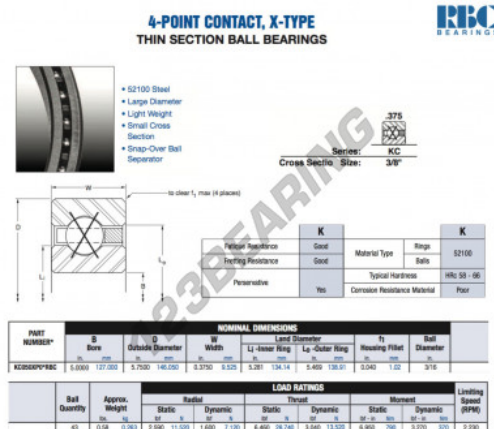

## Deep groove ball bearing single row KC050-XP0-RBC - KC050-XP0-RBC

<https://www.123bearing.ie/bearing-housing/deep-groove-bearing/single-row/kc050-xp0-rbc>

### PRODUCT FEATURES

Brand	RBC
N° Ean13	3663952536828
Inside diameter	127 mm
Outside diameter	146.05 mm
Thickness	9.525 mm
Weight	263 g
Packaging	1

[contact@123bearing.ie](mailto:contact@123bearing.ie)

+33 359 36 04 90