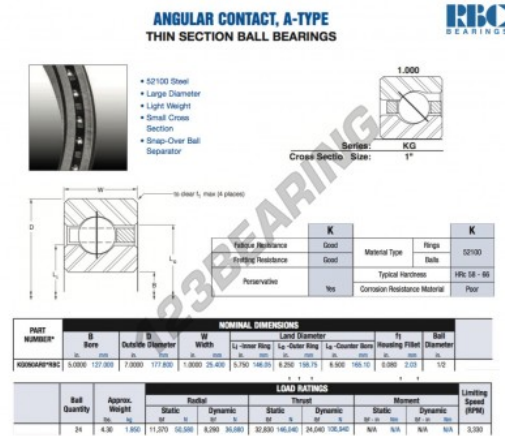

Deep groove ball bearing single row KG050-AR0-RBC - KG050-AR0-RBC

<https://www.123bearing.ie/bearing-housing/deep-groove-bearing/single-row/kg050-ar0-rbc>

PRODUCT FEATURES

Brand	RBC
N° Ean13	3663952535500
Inside diameter	127 mm
Outside diameter	177.8 mm
Thickness	25.4 mm
Weight	1950 g
Packaging	1