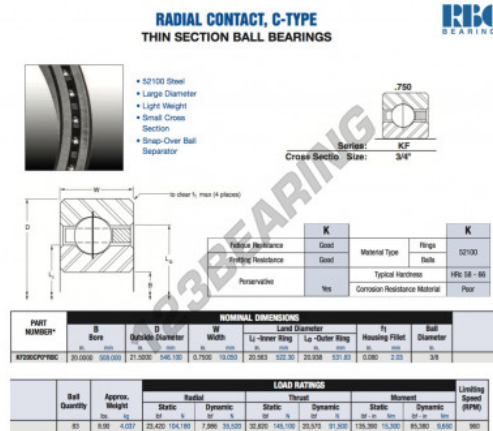

Deep groove ball bearing single row KF200-CP0-RBC - KF200-CP0-RBC

<https://www.123bearing.ie/bearing-housing/deep-groove-bearing/single-row/kf200-cp0-rbc>

PRODUCT FEATURES

| | |
|------------------|---------------|
| Brand | RBC |
| N° Ean13 | 3663952534961 |
| Inside diameter | 508 mm |
| Inside diameter | 20" inch |
| Outside diameter | 546.1 mm |
| Outside diameter | 21 1/2" inch |
| Thickness | 19.05 mm |
| Thickness | 3/4" inch |
| Weight | 4037 g |
| Packaging | 1 |