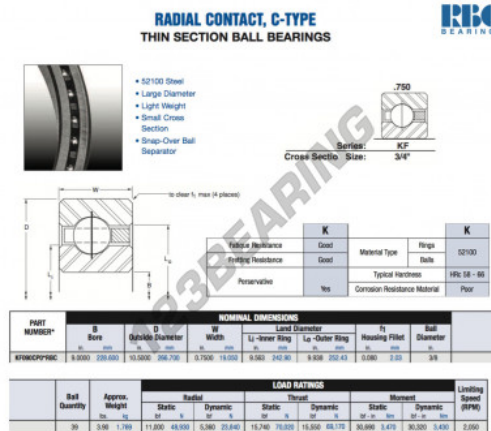

Deep groove ball bearing single row KF090-CP0-RBC - KF090-CP0-RBC

<https://www.123bearing.ie/bearing-housing/deep-groove-bearing/single-row/kf090-cp0-rbc>

PRODUCT FEATURES

Brand	RBC
N° Ean13	3663952534572
Inside diameter	228.6 mm
Outside diameter	266.7 mm
Thickness	19.05 mm
Weight	1769 g
Packaging	1