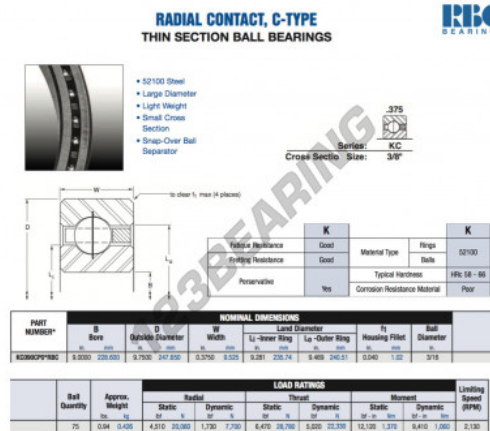

Deep groove ball bearing single row KC090-CP0-RBC - KC090-CP0-RBC

<https://www.123bearing.ie/bearing-housing/deep-groove-bearing/single-row/kc090-cp0-rbc>

PRODUCT FEATURES

Brand	RBC
N° Ean13	3663952534558
Inside diameter	228.6 mm
Outside diameter	247.65 mm
Thickness	9.525 mm
Weight	426 g
Packaging	1