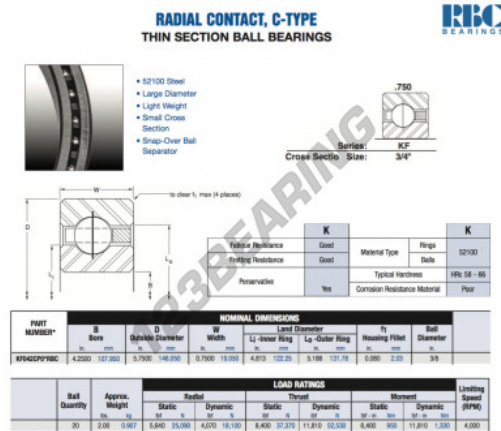

Deep groove ball bearing single row KF042-CP0-RBC - KF042-CP0-RBC

<https://www.123bearing.ie/bearing-housing/deep-groove-bearing/single-row/kf042-cp0-rbc>

PRODUCT FEATURES

Brand	RBC
N° Ean13	3663952533964
Inside diameter	107.95 mm
Outside diameter	146.05 mm
Thickness	19.05 mm
Weight	907 g
Packaging	1