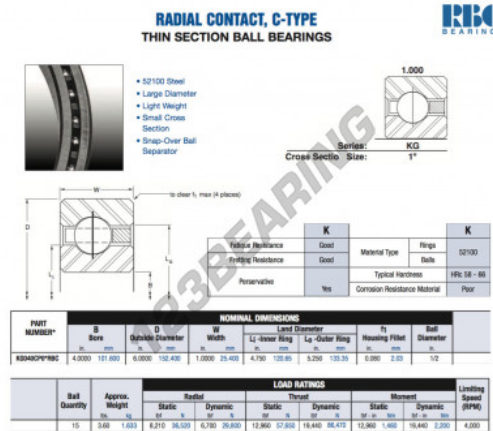

Deep groove ball bearing single row KG040-CP0-RBC - KG040-CP0-RBC

<https://www.123bearing.ie/bearing-housing/deep-groove-bearing/single-row/kg040-cp0-rbc>

PRODUCT FEATURES

Brand	RBC
N° Ean13	3663952533919
Inside diameter	101.6 mm
Inside diameter	4" inch
Outside diameter	152.4 mm
Outside diameter	6" inch
Thickness	25.4 mm
Thickness	1" inch
Weight	1633 g
Packaging	1