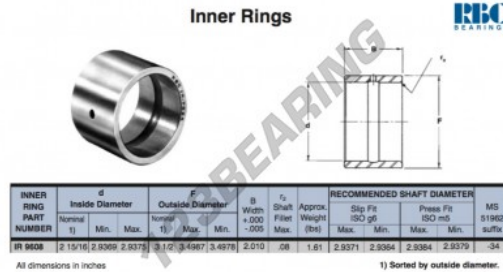

Inner ring IR9608-RBC - IR9608-RBC

<https://www.123bearing.ie/bearing-housing/needle-roller-bearing/inner-ring/ir9608-rbc>

PRODUCT FEATURES

Brand	RBC
N° Ean13	3663952533117
Inside diameter	74.613 mm
Outside diameter	88.9 mm
Thickness	51.054 mm
Type	IR
Weight	730 g
Packaging	1