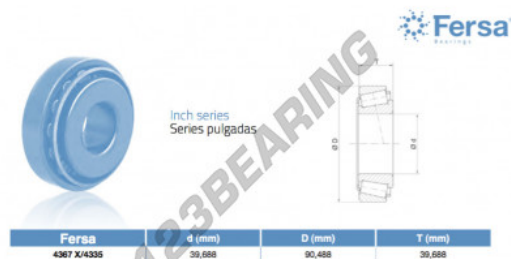

Tapered roller bearing 4367X-4335-ASFERSA - 4367X-4335-ASFERSA

<https://www.123bearing.ie/bearing-housing/roller-bearing/tapered/4367x-4335-asfersa>

PRODUCT FEATURES

Brand	ASFERSA
N° Ean13	3663952518879
Inside diameter	39.688 mm
Outside diameter	90.488 mm
Thickness	39.688 mm
Packaging	1