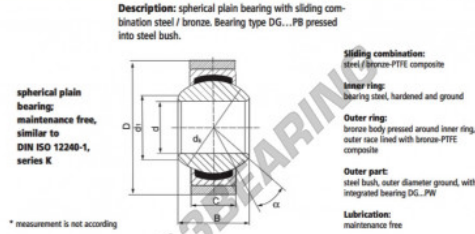

GEEW Rod end S30-PW-DURBAL - DS30-PW-DURBAL

<https://www.123bearing.ie/bearing-housing/rod-end/geew/ds30-pw-durbal>

S30-PW

order number	measurement [mm]			
type	D	B	C	d ₁
S 30 PW	30	37	25,00	34,8

type	D	measurement [mm]	α [°]	load rating C ₀ [N]	weight [kg]
S 30 PW	66°	50,8	15	318	0,610

PRODUCT FEATURES

Brand	DURBAL
N° Ean13	3663952510880
Inside diameter	30 mm
Outside diameter	66 mm
Thickness	25 mm
Type	GEEW
Weight	610 g
Lubrication	without
Packaging	1

contact@123bearing.ie

+33 359 36 04 90