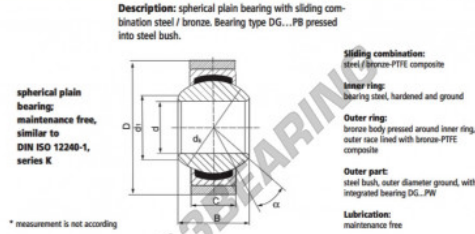

GEEW Rod end S12-PW-DURBAL - S12-PW-DURBAL

<https://www.123bearing.ie/bearing-housing/rod-end/geew/s12-pw-durbal>

S12-PW

order number	measurement [mm]			
type	D	B	C	d ₁
S 12 PW	12	16	12,00	15,4

type	D	measurement [mm]	d ₁	α [°]	load rating C ₀ [N]	weight [kg]
S 12 PW	30°	22,2	13	67	0,080	

PRODUCT FEATURES

Brand	DURBAL
N° Ean13	3663952510750
Inside diameter	12 mm
Outside diameter	30 mm
Thickness	12 mm
Type	GEEW
Weight	80 g
Thread	Right-hand thread
Lubrication	without
Packaging	1

contact@123bearing.ie