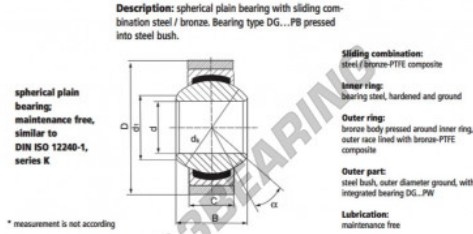

## GEEW Rod end S10-PW-DURBAL - S10-PW-DURBAL

<https://www.123bearing.ie/bearing-housing/rod-end/geew/s10-pw-durbal>

### S10-PW

order number	measurement [mm]			
type	B	C	d <sub>1</sub>	
S 10 PW	10	14	10,50	

type	D	d <sub>1</sub>	α [°]	load rating C <sub>0</sub> [N]	weight [kg]
S 10 PW	26*	19,0	13	50	0,040

## PRODUCT FEATURES

Brand	DURBAL
N° Ean13	3663952510729
Inside diameter	10 mm
Outside diameter	26 mm
Thickness	10.5 mm
Type	GEEW
Weight	40 g
Lubrication	without
Packaging	1

[contact@123bearing.ie](mailto:contact@123bearing.ie)