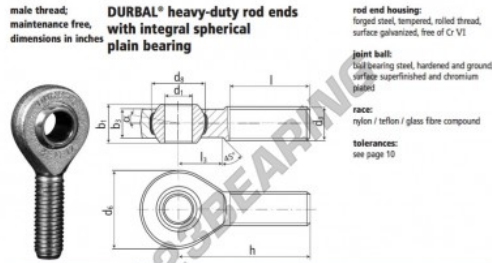

SA Rod end BEM1-1-21-502-DURBAL - BEM1-1-21-502-DURBAL

<https://www.123bearing.ie/bearing-housing/rod-end/sa/bem1-1-21-502-durbal>

BEM1/1-21-502

order number		measurements [inches]						
type	right hand thread / left hand thread	d ₁	d ₂ class 2	d ₅	d ₆	h ₁	l ₃	
BEM 1/1 -21	-502	1.000	1.0000-14 UNS	2.362	1.688	1.220	.866	
measurements [inches]		weight		basic load rating				
type	h	l	l ₃	α ₁ [°] [°]	α ₂ [°] [°]	(kg)	dyn. [N]	stat. C ₀ [kN]
BEM 1/1	3.720	2.244	1.200	15,5	10,0	0,562	45350	113380

PRODUCT FEATURES

Brand	DURBAL
N° Ean13	3663952510514
Inside diameter	25.4 mm
Outside diameter	59.99 mm
Thickness	30.99 mm
Type	SA
Weight	562 g
Thread	Left-hand thread
Lubrication	without
Packaging	1

contact@123bearing.ie