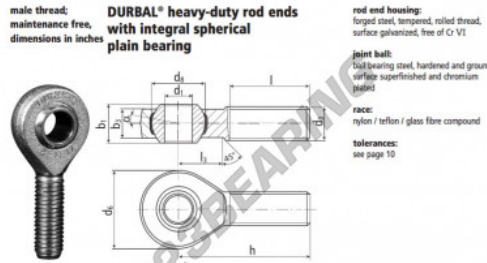

## SA Rod end BEM1-1-20-501-DURBAL - BEM1-1-20-501-DURBAL

<https://www.123bearing.ie/bearing-housing/rod-end/sa/bem1-1-20-501-durbal>

### BEM1/1-20-501

order number		measurements [inches]									
type	right hand thread / left hand thread	$d_1$	$d_2$ class 2	$d_3$	$d_4$	$d_5$	$d_6$	$d_7$	$d_8$	$h_1$	$h_2$
BEM 1/1 -20	-501	1.000	1.0000-12 UNF	2.362	1.688	1.220	.866				
		measurements [inches]					weight	basic load rating			
type		h	l	$l_3$	$\alpha_1$ [°]	$\alpha_2$ [°]	(kg)	C	rating stat. C <sub>0</sub> [N]		
BEM 1/1		3.720	2.244	1.200	15,5	10,0	0,562	45350	113380		

## PRODUCT FEATURES

Brand	DURBAL
N° Ean13	3663952510491
Inside diameter	25.4 mm
Outside diameter	59.99 mm
Thickness	30.99 mm
Type	SA
Weight	562 g
Thread	Right-hand thread
Lubrication	without
Packaging	1