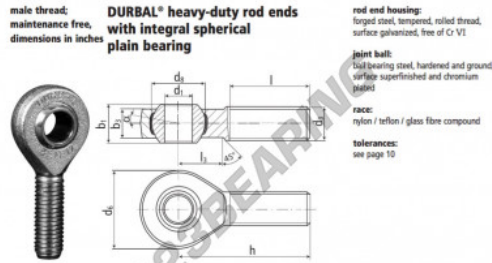

SA Rod end BEM1-1-20-502-DURBAL - BEM1-1-20-502-DURBAL

<https://www.123bearing.ie/bearing-housing/rod-end/sa/bem1-1-20-502-durbal>

BEM1/1-20-502

order number		measurements [inches]						
type	right hand thread / left hand thread	d_1	d_2 class 2	d_3	d_4	h_1	h_2	
BEM 1/1 -20	-502	1.000	1.0000-12 UNF	2.362	1.688	1.220	.866	
measurements [inches]		weight			basic load rating			
type	h	l	l_3	α_1 [°]	α_2 [°]	(kg)	dyn. [N]	stat. [kN]
BEM 1/1	3.720	2.244	1.200	15,5	10,0	0,562	45350	113380

PRODUCT FEATURES

Brand	DURBAL
N° Ean13	3663952510484
Inside diameter	25.4 mm
Outside diameter	59.99 mm
Thickness	30.99 mm
Type	SA
Weight	562 g
Thread	Left-hand thread
Lubrication	without
Packaging	1

contact@123bearing.ie