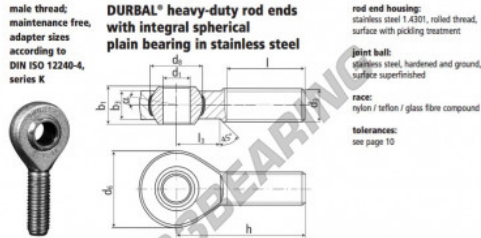

## SA Rod end BEM10-60-501-DURBAL - BEM10-60-501-DURBAL

<https://www.123bearing.ie/bearing-housing/rod-end/sa/bem10-60-501-durbal>

### BEM10-60-501

order number		measurements [mm]	
type	right thread left hand thread	d <sub>1</sub>	d <sub>2</sub>
BEM 10 -60	-501	10	M 10
		measurements [mm]	
type	h	l	l <sub>3</sub>
BEM 10	48	29	15

		measurements [mm]		weight	basic load rating
d <sub>3</sub>	d <sub>4</sub>	alpha <sub>1</sub> [°]	alpha <sub>2</sub> [°]	[kg]	dyn. C [N]
28	19,00	13,5	8,0	0,060	6400 14000

## PRODUCT FEATURES

Brand	DURBAL
N° Ean13	3663952509730
Inside diameter	10 mm
Outside diameter	28 mm
Thickness	14 mm
Type	SA
Weight	60 g
Thread	Right-hand thread
Lubrication	without
Packaging	1

[contact@123bearing.ie](mailto:contact@123bearing.ie)