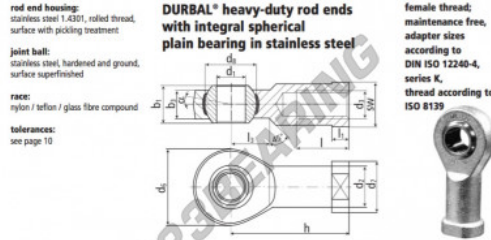

# SI Rod end

## BEF30SO-61-501-DURBAL - BEF30SO-61-501-DURBAL

<https://www.123bearing.ie/bearing-housing/rod-end/si/bef30so-61-501-durbal>

### BEF30SO-61-501

order number		measurements [mm]									
type	right hand thread	left hand thread	d <sub>1</sub>	d <sub>2</sub>	d <sub>3</sub>	d <sub>6</sub>	d <sub>7</sub>	d <sub>8</sub>	b <sub>1</sub>	b <sub>3</sub>	
BEF 30SO -61	-501		30	40,0	M 27 x 2	70	50	50,75	37	25,0	
type		measurements [mm]							weight	basic load rating	
h	l	l <sub>1</sub>	l <sub>3</sub>	SW	α <sub>1</sub> [°]	α <sub>2</sub> [°]	β [°]		C [N]	C <sub>0</sub> [N]	
BEF 30SO	110	51	15,0	35	41	17,0	10,5	1,084	33800	97100	

## PRODUCT FEATURES

Brand	DURBAL
N° Ean13	3663952509648
Inside diameter	30 mm
Outside diameter	70 mm
Thickness	37 mm
Type	SI
Weight	1084 g
Thread	Right-hand thread
Lubrication	without
Packaging	1

[contact@123bearing.ie](mailto:contact@123bearing.ie)