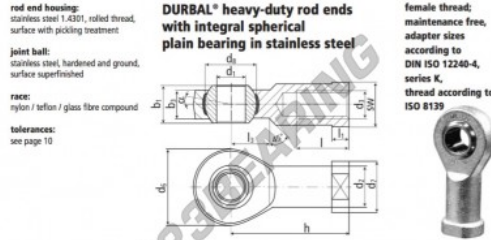

SI Rod end

BEF25-60-502-DURBAL - BEF25-60-502-DURBAL

<https://www.123bearing.ie/bearing-housing/rod-end/si/bef25-60-502-durbal>

BEF25-60-502

order number		measurements [mm]											
type	right hand thread	left hand thread	d ₁	d ₂	d ₃	d ₆	d ₇	d ₈	b ₁	b ₃			
BEF 25	-60	-502	25	33,5	M 24 x 2	60	42	42,80	31	22,0			
type		measurements [mm]								weight		basic load rating	
h	l	l ₁	l ₃	SW	α ₁ [°]	α ₂ [°]	β [°]	C	C ₀	stat.	dyn.		
BEF 25	94	42	12,0	30	36	15,0	10,0	0,705	27860	79100			

PRODUCT FEATURES

Brand	DURBAL
N° Ean13	3663952509617
Inside diameter	25 mm
Outside diameter	60 mm
Thickness	31 mm
Type	SI
Weight	705 g
Thread	Left-hand thread
Lubrication	without
Packaging	1

contact@123bearing.ie