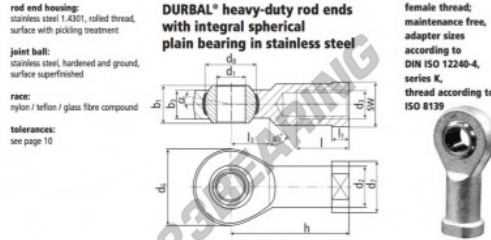

## SI Rod end BEF25-60-501-DURBAL - BEF25-60-501-DURBAL

<https://www.123bearing.ie/bearing-housing/rod-end/si/bef25-60-501-durbal>

### BEF25-60-501

order number		measurements [mm]											
type	right hand thread	left hand thread	d <sub>1</sub>	d <sub>2</sub>	d <sub>3</sub>	d <sub>6</sub>	d <sub>7</sub>	d <sub>8</sub>	b <sub>1</sub>	b <sub>3</sub>			
BEF 25	-40	-501	25	33,5	M 24 x 2	60	42	42,80	31	22,0			
type		measurements [mm]								weight		basic load rating	
h	l	l <sub>1</sub>	l <sub>3</sub>	SW	α <sub>1</sub> [°]	α <sub>2</sub> [°]	β [°]	C [N]	C <sub>0</sub> [N]	stat.	dyn.		
BEF 25	94	42	12,0	30	36	15,0	10,0	0,705	27860	79100			

## PRODUCT FEATURES

Brand	DURBAL
N° Ean13	3663952509600
Inside diameter	25 mm
Outside diameter	60 mm
Thickness	31 mm
Type	SI
Weight	705 g
Thread	Right-hand thread
Lubrication	without
Packaging	1

[contact@123bearing.ie](mailto:contact@123bearing.ie)