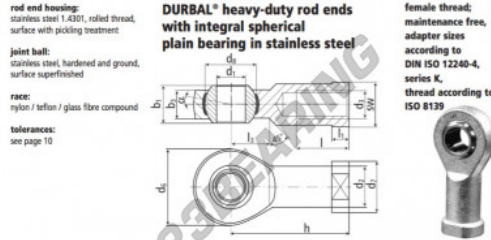

## SI Rod end BEF22-60-501-DURBAL - BEF22-60-501-DURBAL

<https://www.123bearing.ie/bearing-housing/rod-end/si/bef22-60-501-durbal>

### BEF22-60-501

order number		measurements [mm]										
type	right hand thread	left hand thread	d <sub>1</sub>	d <sub>2</sub>	d <sub>3</sub>	d <sub>6</sub>	d <sub>7</sub>	d <sub>8</sub>	b <sub>1</sub>	b <sub>3</sub>		
BEF 22	-60	-501	22	30,0	M 22 x 1,5	54	38	38,05	28	20,0		
type		measurements [mm]							weight		basic load rating	
h	l	l <sub>1</sub>	l <sub>3</sub>	SW	α <sub>1</sub> [°]	α <sub>2</sub> [°]	[kg]	C	C <sub>0</sub>	stat.	dyn.	
BEF 22	84	37	12,0	26	32	15,5	10,0	0,520	23480	63600		

## PRODUCT FEATURES

Brand	DURBAL
N° Ean13	3663952509594
Inside diameter	22 mm
Outside diameter	54 mm
Thickness	28 mm
Type	SI
Weight	520 g
Thread	Right-hand thread
Lubrication	without
Packaging	1

[contact@123bearing.ie](mailto:contact@123bearing.ie)