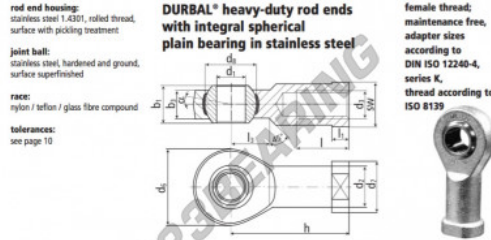

SI Rod end BEF18-60-501-DURBAL - BEF18-60-501-DURBAL

<https://www.123bearing.ie/bearing-housing/rod-end/si/bef18-60-501-durbal>

BEF18-60-501

order number		measurements [mm]									
type	right hand thread	left hand thread	d ₁	d ₂	d ₃	d ₆	d ₇	d ₈	b ₁	b ₃	
BEF 18	-60	-501	18	25,0	M 18 x 1,5	46	31	31,70	23	16,5	
type		measurements [mm]							weight	basic load rating	
h	l	l ₁	l ₃	SW	α ₁ [°]	α ₂ [°]	β [°]	C	C ₀	stat. [N]	
BEF 18	71	32	10,0	24	27	15,0	9,5	0,310	16160	46500	

PRODUCT FEATURES

Brand	DURBAL
N° Ean13	3663952509556
Inside diameter	18 mm
Outside diameter	46 mm
Thickness	23 mm
Type	SI
Weight	310 g
Thread	Right-hand thread
Lubrication	without
Packaging	1

contact@123bearing.ie