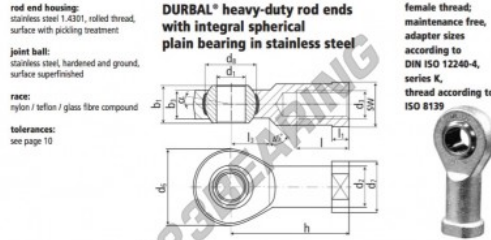

## SI Rod end BEF14-60-501-DURBAL - BEF14-60-501-DURBAL

<https://www.123bearing.ie/bearing-housing/rod-end/si/bef14-60-501-durbal>

### BEF14-60-501

order number		measurements [mm]									
type	right hand thread	left hand thread	d <sub>1</sub>	d <sub>2</sub>	d <sub>3</sub>	d <sub>6</sub>	d <sub>7</sub>	d <sub>8</sub>	b <sub>1</sub>	b <sub>3</sub>	
BEF 14	-60	-501	14	20,0	M 14	36	25	25,35	19	13,5	
type		measurements [mm]							weight	basic load rating	
h	l	l <sub>1</sub>	l <sub>3</sub>	SW	α <sub>1</sub> [°]	α <sub>2</sub> [°]	[kg]	C	C <sub>0</sub>	stat.	
BEF 14	57	25	8,0	20	22	16,0	9,5	0,155	9480	27600	

## PRODUCT FEATURES

Brand	DURBAL
N° Ean13	3663952509488
Inside diameter	14 mm
Outside diameter	36 mm
Thickness	19 mm
Type	SI
Weight	155 g
Thread	Right-hand thread
Lubrication	without
Packaging	1

[contact@123bearing.ie](mailto:contact@123bearing.ie)