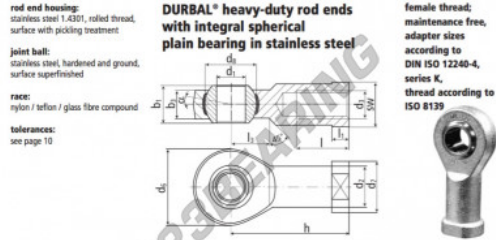

## SI Rod end BEF12-60-502-DURBAL - BEF12-60-502-DURBAL

<https://www.123bearing.ie/bearing-housing/rod-end/si/bef12-60-502-durbal>

### BEF12-60-502

order number		measurements [mm]											
type	right hand thread	left hand thread	d <sub>1</sub>	d <sub>2</sub>	d <sub>3</sub>	d <sub>6</sub>	d <sub>7</sub>	d <sub>8</sub>	b <sub>1</sub>	b <sub>3</sub>			
BEF 12	-60	-502	12	17,5	M 12	32	22	22,17	16	12,0			
type		measurements [mm]								weight		basic load rating	
h	l	l <sub>1</sub>	l <sub>3</sub>	SW	α <sub>1</sub> [°]	α <sub>2</sub> [°]	β [°]	C	C <sub>0</sub>	dyn.	stat.		
BEF 12	50	22	6,5	16	19	13,0	8,0	0,109	7600	22300			

## PRODUCT FEATURES

Brand	DURBAL
N° Ean13	3663952509457
Inside diameter	12 mm
Outside diameter	32 mm
Thickness	16 mm
Type	SI
Weight	109 g
Thread	Left-hand thread
Lubrication	without
Packaging	1

[contact@123bearing.ie](mailto:contact@123bearing.ie)