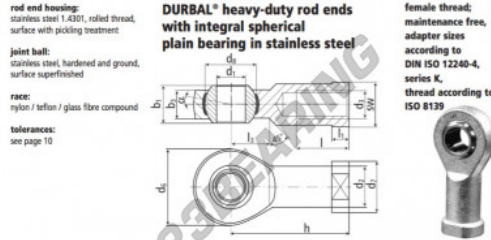

# SI Rod end

## BEF10SO-61-501-DURBAL - BEF10SO-61-501-DURBAL

<https://www.123bearing.ie/bearing-housing/rod-end/si/bef10so-61-501-durbal>

### BEF10SO-61-501

order number		measurements [mm]									
type	right hand thread	left hand thread	d <sub>1</sub>	d <sub>2</sub>	d <sub>3</sub>	d <sub>6</sub>	d <sub>7</sub>	d <sub>8</sub>	b <sub>1</sub>	b <sub>3</sub>	
BEF 10SO -61	-501		10	15,0	M 10 x 1,25	28	19	19,00	14	10,5	
type		measurements [mm]							weight	basic load rating	
h	l	l <sub>1</sub>	l <sub>3</sub>	SW	α <sub>1</sub> [°]	α <sub>2</sub> [°]	[kg]	C	C <sub>0</sub>	stat. [N]	
BEF 10SO	43	20	6,5	15	17	13,5	8,0	0,074	6400	18300	

## PRODUCT FEATURES

Brand	DURBAL
N° Ean13	3663952509433
Inside diameter	10 mm
Outside diameter	28 mm
Thickness	14 mm
Type	SI
Weight	74 g
Thread	Right-hand thread
Lubrication	without
Packaging	1

[contact@123bearing.ie](mailto:contact@123bearing.ie)