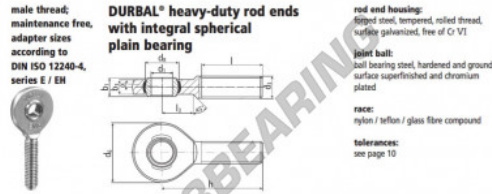

SA Rod end EM40SO-21-501-DURBAL - EM40SO-21-501-DURBAL

<https://www.123bearing.ie/bearing-housing/rod-end/sa/em40so-21-501-durbal>

EM40SO-21-501

order number		measurements [mm]						
type	right thread left thread	d ₁	d ₃	d ₆	b ₁	b ₃	h	
EM 40 SO -21	-501	40	M 39 x 3	92	53.0	28	22 150	
measurements [mm]		weight		basic load rating				
type	l	b ₃	α ₁ [°]	α ₂ [°]	[kg]	C [N]	C ₁₀ [N]	
EM 40 SO	99	42	7.0	3.5	1,785	86000	222600	

PRODUCT FEATURES

Brand	DURBAL
N° Ean13	3663952508955
Inside diameter	40 mm
Outside diameter	92 mm
Thickness	28 mm
Type	SA
Weight	1785 g
Thread	Right-hand thread
Lubrication	without
Packaging	1

contact@123bearing.ie