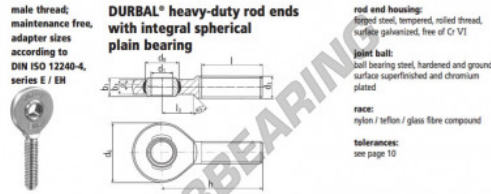

## SA Rod end EM20-20-502-DURBAL - EM20-20-502-DURBAL

<https://www.123bearing.ie/bearing-housing/rod-end/sa/em20-20-502-durbal>

**EM20-20-502**

order number		measurements [mm]					
type	right thread	d <sub>1</sub>	d <sub>3</sub>	d <sub>5</sub>	b <sub>1</sub>	b <sub>3</sub>	h
EM 20	-20	20	M 20 x 1,5	51	29,0	16	12 78
measurements [mm]		weight			basic load rating		
type	l	b <sub>3</sub>	d <sub>1</sub> <sup>h</sup> [mm]	d <sub>3</sub> <sup>h</sup> [mm]	[kg]	C [N]	C <sub>0</sub> [N]
EM 20	47	25	9,0	4,5	0,270	25200	76700

### PRODUCT FEATURES

Brand	DURBAL
N° Ean13	3663952508856
Inside diameter	20 mm
Outside diameter	51 mm
Thickness	16 mm
Type	SA
Weight	270 g
Thread	Left-hand thread
Lubrication	without
Packaging	1

[contact@123bearing.ie](mailto:contact@123bearing.ie)