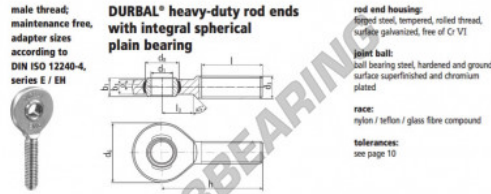

SA Rod end EM12-20-502-DURBAL - EM12-20-502-DURBAL

<https://www.123bearing.ie/bearing-housing/rod-end/sa/em12-20-502-durbal>

EM12-20-502

order number		measurements [mm]							
type	right thread	d ₁	d ₃	d ₆	b ₁	b ₃	h		
EM 12	-20	-502	12	M 12	32	18,0	10	7	54
measurements [mm]		weight		basic load rating					
type	l	b ₃	d ₁ ^h	d ₃ ^h	[kg]	C	C ₀		
EM 12	33	15	10,5	5,0	0,067	9200	23000		

PRODUCT FEATURES

Brand	DURBAL
N° Ean13	3663952508788
Inside diameter	12 mm
Outside diameter	32 mm
Thickness	10 mm
Type	SA
Weight	67 g
Thread	Left-hand thread
Lubrication	without
Packaging	1

contact@123bearing.ie