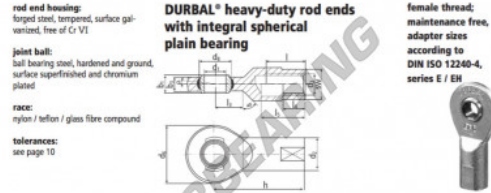

SI Rod end

EF12SO-22-501-DURBAL - EF12SO-22-501-DURBAL

<https://www.123bearing.ie/bearing-housing/rod-end/si/ef12so-22-501-durbal>

EF12SO-22-501

| order number | | measurements [mm] | | | | | | | | | |
|-------------------|-------------------|-------------------|----------------|-------------------|----------------|-----------------------------|-----------------------------|----------------|----------------|----------------|-----|
| type | right-hand thread | d ₁ | d ₂ | d ₃ | d ₄ | d ₅ | b ₁ | b ₂ | b ₃ | h | |
| EF 12 SO | -22 | -501 | 12 | 19 | M 12 x 1,25 | 32 | 18,0 | 10 | 7 | 50 | |
| measurements [mm] | | weight | | basic load rating | | stat. | | | | | |
| type | l | l ₂ | l ₄ | l ₅ | SW | α ₁ ¹ | α ₂ ¹ | [kg] | C _r | C ₀ | [N] |
| EF 12 SO | 22 | 15 | | | 17 | 10,5 | 5,0 | 0,086 | 9200 | 28000 | |

PRODUCT FEATURES

| | |
|------------------|-------------------|
| Brand | DURBAL |
| N° Ean13 | 3663952508412 |
| Inside diameter | 12 mm |
| Outside diameter | 32 mm |
| Thickness | 10 mm |
| Type | SI |
| Weight | 86 g |
| Thread | Right-hand thread |
| Lubrication | without |
| Packaging | 1 |