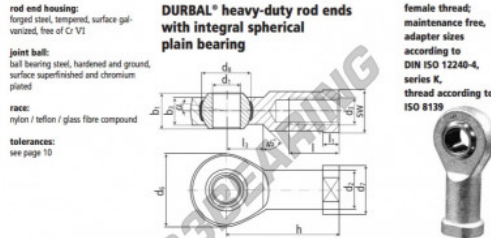

SI Rod end BEF18-20-501-DURBAL - BEF18-20-501-DURBAL

<https://www.123bearing.ie/bearing-housing/rod-end/si/bef18-20-501-durbal>

BEF18-20-501

order number		measurements [mm]									
type	right-hand thread, left-hand thread	d ₁	d ₂	d ₃	d ₆	d ₇	d ₈	b ₁	b ₂	b ₃	
BEF 18	-20 -501	18	25,0	M 18 x 1,5	46	31	31,70	23	16,5		
measurements [mm]		h	l	l ₁	l ₂	SW	α ₁ ¹ [°]	α ₂ ² [°]	weight [kg]	basic load rating dyn. stat. [N]	
BEF 18		71	32	10,0	24	27	15,0	9,5	0,310	26325	69700

PRODUCT FEATURES

Brand	DURBAL
N° Ean13	3663952508191
Inside diameter	18 mm
Outside diameter	46 mm
Thickness	23 mm
Type	SI
Weight	310 g
Thread	Right-hand thread
Lubrication	without
Packaging	1
Standard	No standard