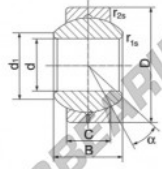

GEEW Rod end GEBJ10-S-DURBAL - DGEBJ10-S-DURBAL

<https://www.123bearing.ie/bearing-housing/rod-end/geew/dgebj10-s-durbal>

GEBJ10-S

Sliding combination: steel / steel

Lubrication: lubrication required

order number	type	measurement [mm]			d₁ min
		B	C	D	
GEBJ 10 S	10	14	10,50	12,9	

type	measurement [mm]		D	d₁ [mm]	load rating C₁₀ [kN]	weight [kg]
	r_{1s} min	r_{1o} min				
GEBJ 10 S	0,3	0,6	22	13	28,0	0,031

PRODUCT FEATURES

Brand	DURBAL
N° Ean13	3663952503967
Inside diameter	10 mm
Outside diameter	22 mm
Thickness	10.5 mm
Type	GEEW
Weight	31 g
Lubrication	with
Packaging	1

contact@123bearing.ie

+33 359 36 04 90

CRT4 de Lesquin 60 Rue Du Haut De Sainghin 59273 Fretin FRANCE