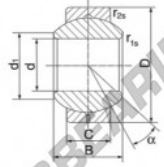

GEEW Rod end GEBJ8-S-DURBAL - GEBJ8-S-DURBAL

<https://www.123bearing.ie/bearing-housing/rod-end/geew/gebj8-s-durbal>

GEBJ8-S

Sliding combination: steel / steel

Lubrication: lubrication required

order number	type	measurement [mm]			d₁ min
		B	C		
GEBJ 8 S	8	12	9,00		10,4

type	measurement [mm]		D	α [°]	load rating C₀ [kN]	weight [kg]
	r₁₀ min	r₂₀ min				
GEBJ 8 S	0,3	0,3	19	13	20,0	0,016

PRODUCT FEATURES

Brand	DURBAL
N° Ean13	3663952503950
Inside diameter	8 mm
Outside diameter	19 mm
Thickness	9 mm
Type	GEEW
Weight	16 g
Lubrication	with
Packaging	1

contact@123bearing.ie

+33 359 36 04 90

CRT4 de Lesquin 60 Rue Du Haut De Sainghin 59273 Fretin FRANCE