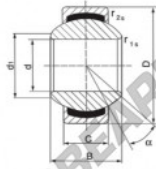

GEEW Rod end GE30-FW-DURBAL - GE30-FW-DURBAL

<https://www.123bearing.ie/bearing-housing/rod-end/geew/ge30-fw-durbal>

GE30-FW

Lubrication: maintenance free

order number	d	B	C	d₁ min
GE 30 FW	30	32	20	34

type	measurement [mm]		D	α [°]	load rating C₀ [kN]	weight [kg]
	r₁ min	r₂ min				
GE 30 FW	0,6	0,6	55	17	212,0	0,304

PRODUCT FEATURES

Brand	DURBAL
N° Ean13	3663952502397
Inside diameter	30 mm
Outside diameter	55 mm
Thickness	20 mm
Type	GEEW
Weight	304 g
Lubrication	without
Packaging	1

contact@123bearing.ie

+33 359 36 04 90

CRT4 de Lesquin 60 Rue Du Haut De Sainghin 59273 Fretin FRANCE