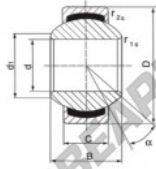

GEEW Rod end GE12-FW-DURBAL - GE12-FW-DURBAL

<https://www.123bearing.ie/bearing-housing/rod-end/geew/ge12-fw-durbal>

GE12-FW

Lubrication: maintenance free

order number	d	B	C	d₁ min
GE 12 FW	12	15	9	16

type	measurement [mm]		D	α [°]	load rating C₀ [kN]	weight [kg]
	r₁ min	r₂ min				
GE 12 FW	0,3	0,3	26	18	45,0	0,033

PRODUCT FEATURES

Brand	DURBAL
N° Ean13	3663952502281
Inside diameter	12 mm
Outside diameter	26 mm
Thickness	9 mm
Type	GEEW
Weight	33 g
Lubrication	without
Packaging	1

contact@123bearing.ie

+33 359 36 04 90

CRT4 de Lesquin 60 Rue Du Haut De Sainghin 59273 Fretin FRANCE