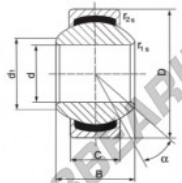

GEEW Rod end SGE6-UK-DURBAL - SGE6-UK-DURBAL

<https://www.123bearing.ie/bearing-housing/rod-end/geew/sge6-uk-durbal>

SGE6-UK

Lubrication: maintenance free

order number	d	B	C	d₁ min
SGE 6 UK	6	6	4	8

type	r_{1s} min	measurement [mm]	r_{2s} min	D	α [°]	load rating C₀ [kN]	weight [g]
SGE 6 UK	0,3	0,3	14	13	9,1	0,004	

PRODUCT FEATURES

Brand	DURBAL
N° Ean13	3663952502052
Inside diameter	6 mm
Outside diameter	14 mm
Thickness	4 mm
Type	GEEW
Weight	4 g
Thread	Right-hand thread
Lubrication	without
Packaging	1
Standard	No standard

contact@123bearing.ie

+33 359 36 04 90

CRT4 de Lesquin 60 Rue Du Haut De Sainghin 59273 Fretin FRANCE