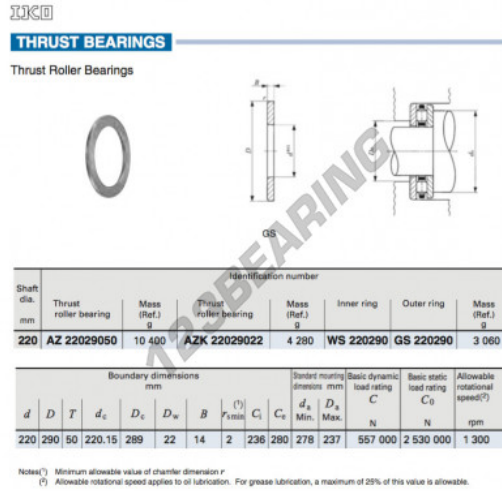

Thrust washer GS220290-IKO - GS220290-IKO

<https://www.123bearing.ie/accessories/washer/thrust-washer/gs220290-iko>

PRODUCT FEATURES

Brand	IKO
N° Ean13	3616060467423
Inside diameter	220 mm
Outside diameter	290 mm
Thickness	14 mm
Material	STEEL
Weight	3060 g
Packaging	1