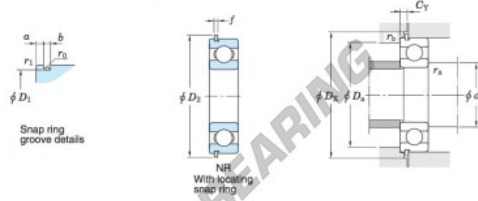

Deep groove ball bearing single row 6318-NR-JTEKT - 6318-NR-KOYO

<https://www.123bearing.ie/bearing-housing/deep-groove-bearing/single-row/6318-nr-koyo>

Single-row deep groove ball bearings ————— **Koyo** snap ring groove type locating snap ring type

Boundary dimensions (mm)				Basic load ratings (kN)			Factor		Limiting speeds (min ⁻¹)		Bearing No.		
d	D	B	r1	C ₁₀	C ₉₀	f ₀	Grease lub.	Oil lub.	With snap ring groove	With locating snap ring	D ₁ max.		
90	190	43	3	1143	107	13.3	3 500	4 200			183.64	6318NR	

Dimensions of snap ring groove (mm)			Dimensions of locating snap ring (mm)		Mounting dimensions (mm)						(Refer.) Mass (kg)	(Refer.) Bearing No.	
a	b	r ₀	D ₂	f	d ₄	D ₄	D ₂	C _Y	r _a	r _b			
max.	±0.15	max.	max.	±0.05	max.	max.	min.	max.	max.	max.			
5.69	3.65	0.6	202.9	3.05	103	177	205	8.44	2.5	0.5	4.91		6318N

PRODUCT FEATURES

Brand	JTEKT
N° Ean13	3663952485621
Inside diameter	90 mm
Outside diameter	202.9 mm
Thickness	43 mm
Weight	4910 g
Packaging	1

contact@123bearing.ie

+33 359 36 04 90

CRT4 de Lesquin 60 Rue Du Haut De Sainghin 59273 Fretin FRANCE