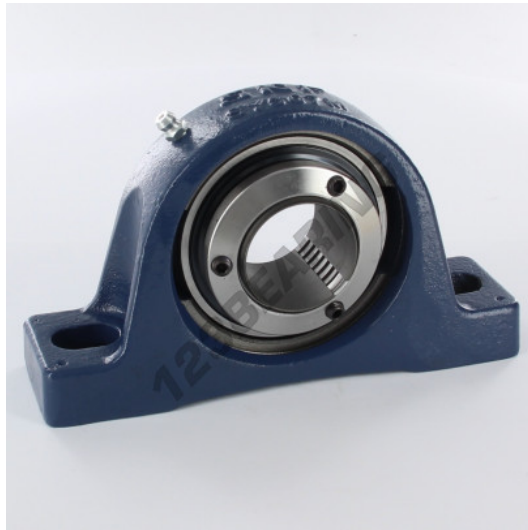

## Housed bearing 2 bolts SY35-LF-SKF - SY35-LF-SKF

<https://www.123bearing.ie/bearing-housing/housed-bearing/cast-iron-housed-bearing-2/sy35-lf-skf>

### PRODUCT FEATURES

Brand	SKF
N° Ean13	7316574718818
Shaft diameter	35 mm
No. of fasteners	2
Tightening	Clamping sleeve
Mounting center distance	126 mm
Material	cast iron
Weight	1558 g
Packaging	1

[contact@123bearing.ie](mailto:contact@123bearing.ie)