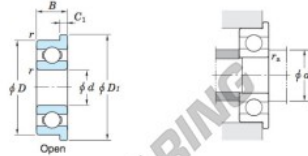

Deep groove ball bearing single row F688-JTEKT - F688-KOYO

<https://www.123bearing.ie/bearing-housing/deep-groove-bearing/single-row/f688-koyo>

Extra-small ball bearings, miniature ball bearings — **Koyo**
flanged type

Boundary dimensions (mm)				Basic load ratings (kN)			Factor	Limiting speeds (min ⁻¹)		Bearing No.	
d	D	B	B ₁	r ⁽¹⁾ min.	r ₁ ⁽¹⁾ min.	C _{10r}		Grease lub.	Oil lub.		
8	16	4	5	0.2	0.2	1.25	0.59	14.8	42 000	50 000	F688

	Dimensions of flange (mm)				Mounting dimensions (mm)		Refer. 3 Mass (g)
	D ₁	D ₂	C ₁	C ₂	d _s min.	r _s max.	
Shielded	18	18	1	1.1	9.6	0.2	3.6

PRODUCT FEATURES

Brand	JTEKT
N° Ean13	3663952477213
Inside diameter	8 mm
Outside diameter	16 mm
Thickness	4 mm
Weight	3.6 g
Packaging	1