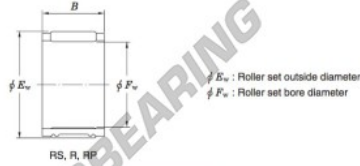

Needle roller bearing RF284251A-JTEKT - RF284251A-KOYO

<https://www.123bearing.ie/bearing-housing/needle-roller-bearing/needle/rf284251a-koyo>

Needle roller and cage assemblies Koyo

Boundary dimensions (mm)			Basic load ratings (kN)		Limiting speeds (min ⁻¹)	Bearing No.	Special series (Cage)	[Outer] Mass (g)
F_w	E_w	B	C_r	C_{10}	Oil lub.			
28	42	50.5	88.9	116.5	14 000	RF284251A	Polyamide	182

PRODUCT FEATURES

Brand	JTEKT
N° Ean13	3663952467122
Inside diameter	28 mm
Outside diameter	42 mm
Thickness	50.5 mm
Weight	182 g
Packaging	1

contact@123bearing.ie

+33 359 36 04 90

CRT4 de Lesquin 60 Rue Du Haut De Sainghin 59273 Fretin FRANCE