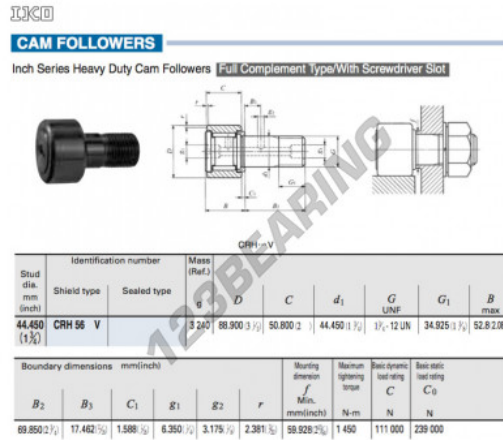

Cam follower CRH56-V-IKO - CRH56-V-IKO

<https://www.123bearing.ie/bearing-housing/deep-groove-bearing/cam-follower/crh56-v-iko>

PRODUCT FEATURES

Brand	IKO
N° Ean13	3616060464927
Inside diameter	44.45 mm
Outside diameter	88.9 mm
Thickness	50.8 mm
Weight	3240 g
Packaging	1