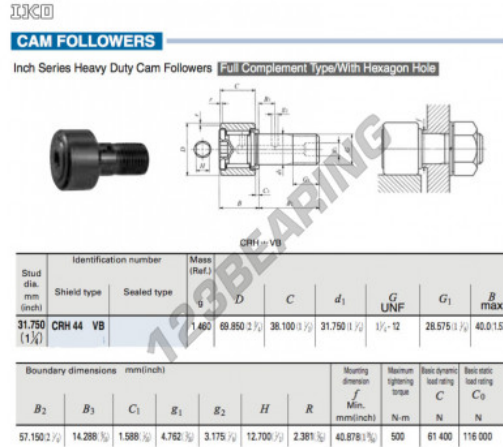

## Cam follower CRH44-VB-IKO - CRH44-VB-IKO

<https://www.123bearing.ie/bearing-housing/deep-groove-bearing/cam-follower/crh44-vb-iko>

### PRODUCT FEATURES

Brand	IKO
N° Ean13	3663952464022
Inside diameter	31.75 mm
Outside diameter	69.85 mm
Thickness	38.1 mm
Weight	1460 g
Packaging	1

[contact@123bearing.ie](mailto:contact@123bearing.ie)