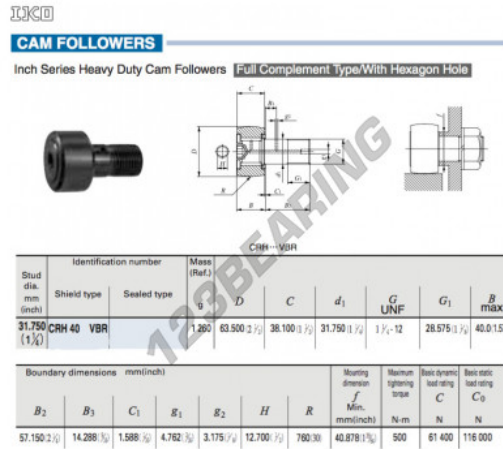

Cam follower CRH40-VBR-IKO - CRH40-VBR-IKO

<https://www.123bearing.ie/bearing-housing/deep-groove-bearing/cam-follower/crh40-vbr-iko>

PRODUCT FEATURES

Brand	IKO
N° Ean13	3663952463919
Inside diameter	31.75 mm
Outside diameter	63.5 mm
Thickness	38.1 mm
Weight	1260 g
Packaging	1