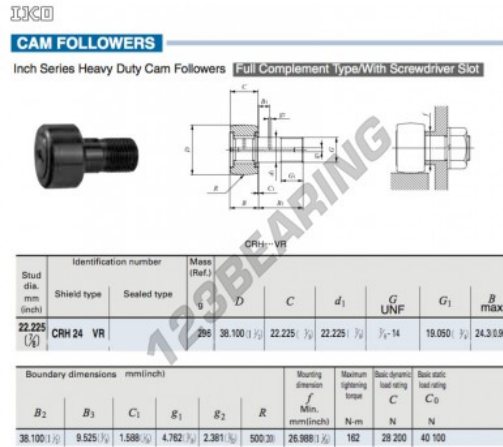

Cam follower CRH24-VR-IKO - CRH24-VR-IKO

<https://www.123bearing.ie/bearing-housing/deep-groove-bearing/cam-follower/crh24-vr-iko>

PRODUCT FEATURES

Brand	IKO
N° Ean13	3663952463452
Inside diameter	22.225 mm
Outside diameter	38.1 mm
Thickness	22.225 mm
Weight	296 g
Packaging	1