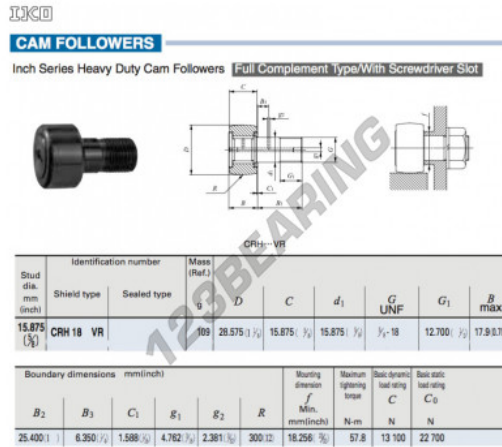

## Cam follower CRH18-VR-IKO - CRH18-VR-IKO

<https://www.123bearing.ie/bearing-housing/deep-groove-bearing/cam-follower/crh18-vr-iko>

### PRODUCT FEATURES

Brand	IKO
N° Ean13	3663952463216
Inside diameter	15.875 mm
Outside diameter	28.575 mm
Thickness	15.875 mm
Weight	109 g
Packaging	1

[contact@123bearing.ie](mailto:contact@123bearing.ie)