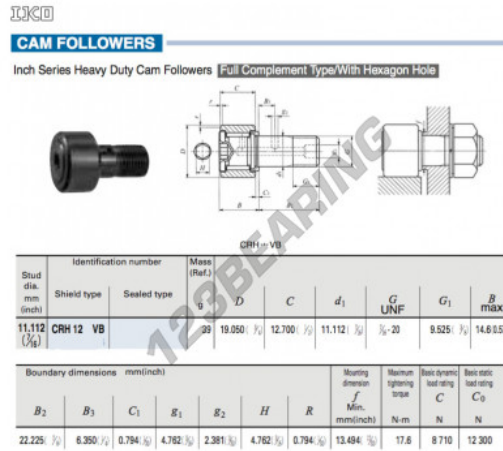

## Cam follower CRH12-VB-IKO - CRH12-VB-IKO

<https://www.123bearing.ie/bearing-housing/deep-groove-bearing/cam-follower/crh12-vb-iko>

### PRODUCT FEATURES

Brand	IKO
N° Ean13	3616060464439
Inside diameter	11.112 mm
Outside diameter	19.05 mm
Thickness	12.7 mm
Weight	39 g
Packaging	1

[contact@123bearing.ie](mailto:contact@123bearing.ie)

+33 359 36 04 90