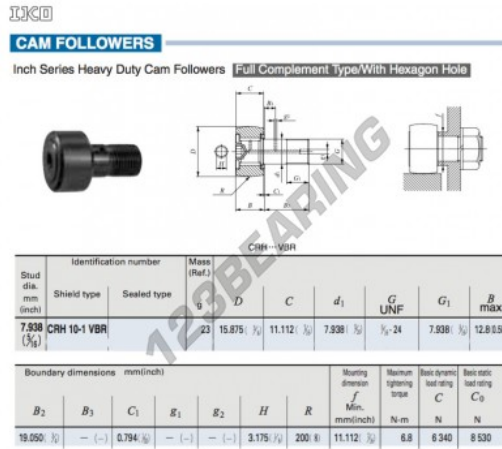

## Cam follower CRH10-1-VBR-IKO - CRH10-1-VBR-IKO

<https://www.123bearing.ie/bearing-housing/deep-groove-bearing/cam-follower/crh10-1-vbr-iko>

### PRODUCT FEATURES

Brand	IKO
N° Ean13	3663952462769
Inside diameter	7.938 mm
Outside diameter	15.875 mm
Thickness	11.112 mm
Weight	23 g
Packaging	1

[contact@123bearing.ie](mailto:contact@123bearing.ie)