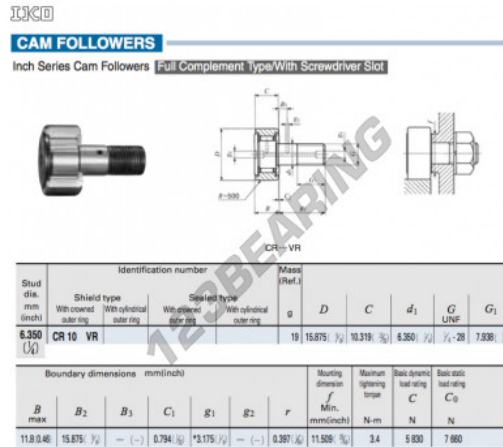

Cam follower CR10-VR-IKO - CR10-VR-IKO

<https://www.123bearing.ie/bearing-housing/deep-groove-bearing/cam-follower/cr10-vr-iko>

PRODUCT FEATURES

Brand	IKO
N° Ean13	3616060463234
Inside diameter	6.35 mm
Outside diameter	15.875 mm
Thickness	10.319 mm
Weight	19 g
Packaging	1