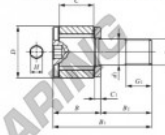

### CAM FOLLOWERS

Miniature Type Cam Followers Stainless Steel Made With Cage/With Hexagon Hole

Full Complement Type/With Hexagon Hole

CFS-FV

Stud dia. mm	Identification number		Mass (Ref.) g	Boundary dimensions mm					
	With cage	Full complement		D	C	d <sub>1</sub>	G	G <sub>1</sub>	B
2	—	<b>CFS 2 FV</b>	0.6	4.5	2.5	2	M2 × 0.4	2	4

## PRODUCT FEATURES

Brand	IKO
N° Ean13	3663952459653
Inside diameter	2 mm
Outside diameter	4.5 mm
Thickness	2.5 mm
Weight	0.6 g
Packaging	1

[contact@123bearing.ie](mailto:contact@123bearing.ie)

+33 359 36 04 90